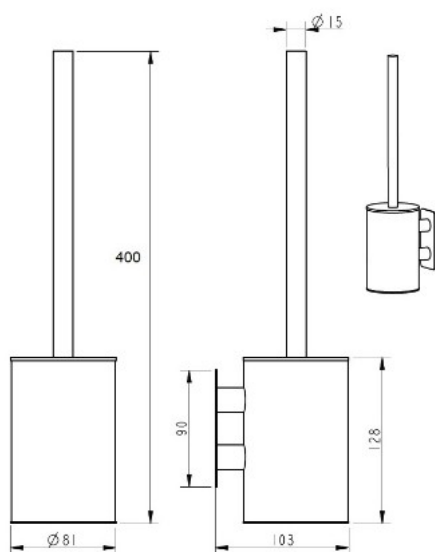

PRODUCT SHEET

Description:

Toilet Brush Holder "Pisa", Adhesive, SS304, Brushed Brass, $\varnothing 81 \times 128 \text{mm}$

Item number:

22.07.593-0

| Units | Box | Carton | HS Code | Barcode |
|-------|-----|--------|------------|---|
| Pcs. | | | 8302500000 |  5704866520867 |